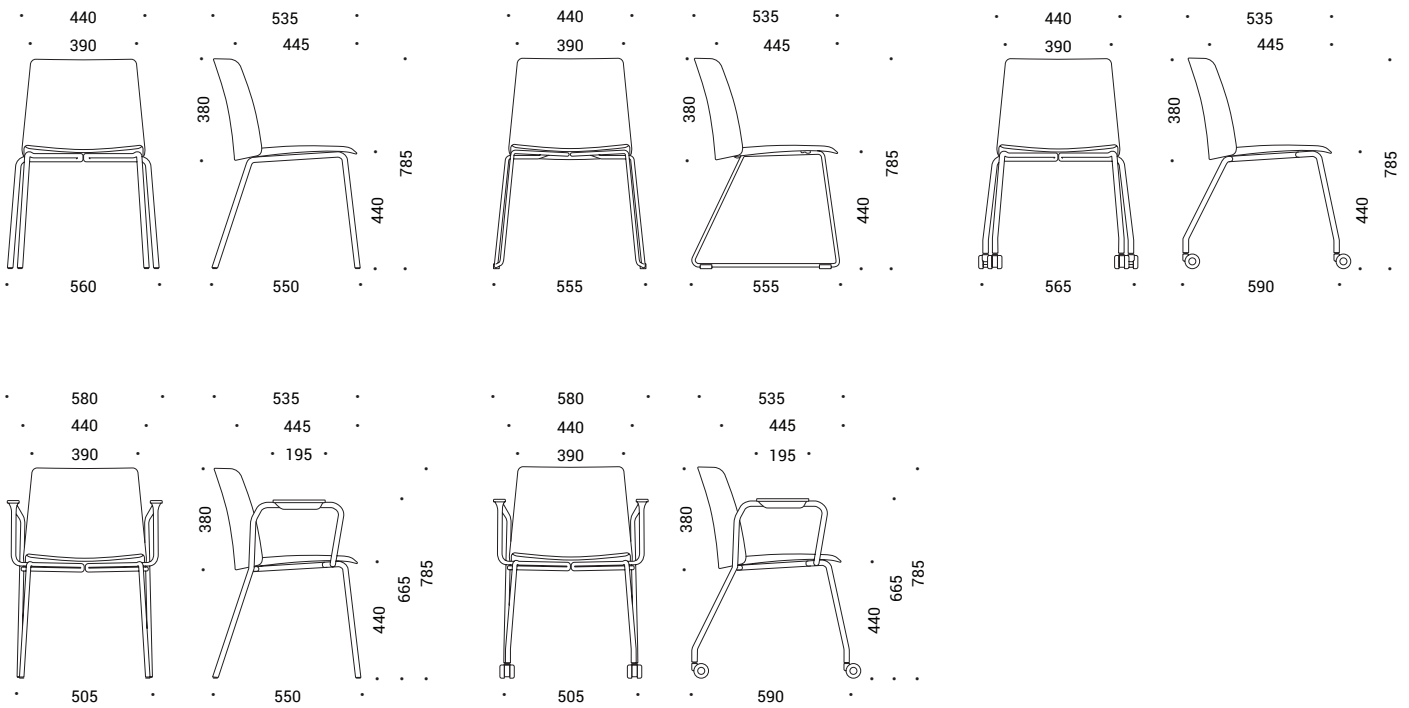

Castors

- Rubber free wheel castors for hard floor, Ø50 mm;
- PA (polyamide) free wheel castors for soft floor, Ø50 mm.

Accessories

- Right-hand folding table (for chairs with armrests only) – body made out of plastic, tabletop from 16 mm MFC (melamine) with ABS edging;
- Trolley for transporting chairs (except with high frame).
- Chair connectors available for both 4-leg and sled type bases.

Stacking

- Chairs with 4-leg frames can be stacked up to 6 pcs;
- Chairs with sled frames – up to 10 pcs;
- Chairs with armrests – up to 5 pcs.

Stacking with trolley

- Chairs with 4-leg frames can be stacked up to 10 pcs;
- Chairs with sled frames – up to 16 pcs;

RANGE

Visitor, conference & dining chairs

High chairs

Trolley

Optional

Connectors for 4-leg
base chairs

Connectors for sled
base chairs

Right-hand folding table
for chairs with armrests