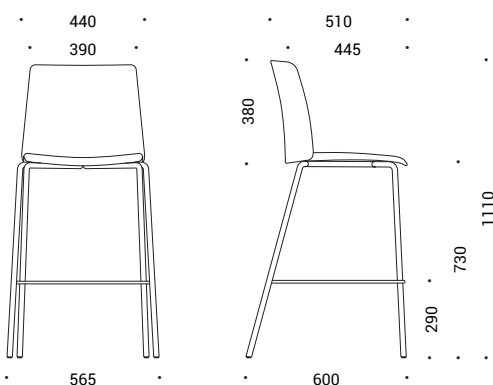

Bases

- Powder coated 4-leg frame, Ø18 mm steel tube, plastic glides with or without felt;
- Powder coated 4-leg frame with armrests, Ø18 mm steel tube, plastic glides with or without felt, armrests from high quality PP (polypropylene) plastic, matching backrest colour;
- Powder coated 4-leg frame, Ø18 mm steel tube, castors for soft and hard floor;
- Powder coated 4-leg frame with armrests, Ø18 mm steel tube, castors for soft and hard floor, armrests from high quality PP (polypropylene) plastic, matching backrest colour;
- Powder coated sled frame, Ø11 mm steel rod, clear plastic glides with or without felt;

Castors

- Rubber free wheel castors for hard floor, Ø50 mm;
- PA (polyamide) free wheel castors for soft floor, Ø50 mm.

Accessories

- Right-hand folding table (for chairs with armrests only) – body made out of plastic, tabletop from 16 mm MFC (melamine) with ABS edging;
- Trolley for transporting chairs (except with high frame).
- Chair connectors available for both 4-leg and sled type bases.

Stacking

- Chairs with 4-leg frames can be stacked up to 6 pcs;
- Chairs with sled frames – up to 10 pcs;
- Chairs with armrests – up to 5 pcs.

Stacking with trolley

- Chairs with 4-leg frames can be stacked up to 10 pcs;
- Chairs with sled frames – up to 16 pcs;

RANGE

Visitor, conference & dining chairs

High chairs

Trolley

Optional

Connectors for 4-leg
base chairs

Connectors for sled
base chairs

Right-hand folding table
for chairs with armrests