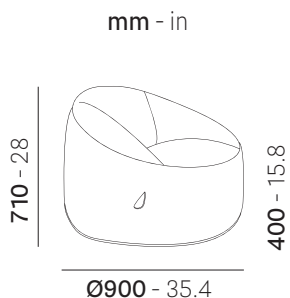

Island

795

DESIGN
Claudio Dondoli and Marco Pocci

PEDRALI®

100%
MADE IN
ITALY

mc 0,61
ft³ 21.5

kg 7
lb 15.4

EN: Upholstered armchair with water proof polystyrene spheres provided with a handle for easy carrying