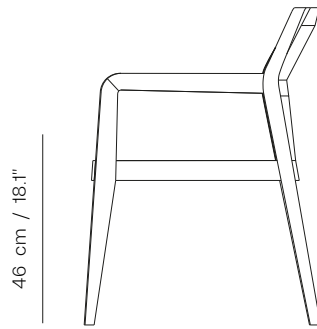

KYBELE WF CHAIR

parla*

Item Number U0100257
Designed by Erden Dereli

PRODUCT SPECIFICATION

Frame
Solid ash structure

Seat & Back
Upholstered seat, back and arms

Finish
Available in multiple stain colours

PRODUCT DIMENSIONS

W:58 D:60 H:80 SH:46

TECHNICAL DRAWING

58 cm / 22.8"

60 cm / 23.6"

PACKAGING

Packaging Type
Wooden case box

Packaging Measurement
L:65 X W:60 X H:85 CM

Weight Packaging
12 kg/10 kg