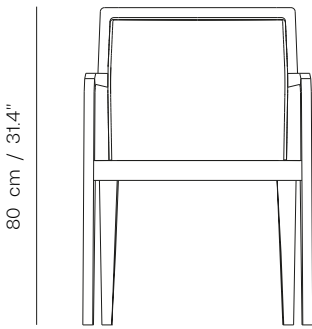

KYBELE WF CHAIR

parla*

Item Number U0100257
Designed by Erden Dereli

PRODUCT SPECIFICATION

Frame
Solid ash structure

Seat & Back
Upholstered seat, back and arms

Finish
Available in multiple stain colours

PRODUCT DIMENSIONS

W:58 D:60 H:80 SH:46

TECHNICAL DRAWING

58 cm / 22.8"

60 cm / 23.6"

PACKAGING

Packaging Type
Wooden case box

Packaging Measurement
L:65 X W:60 X H:85 CM

Weight Packaging
12 kg/10 kg