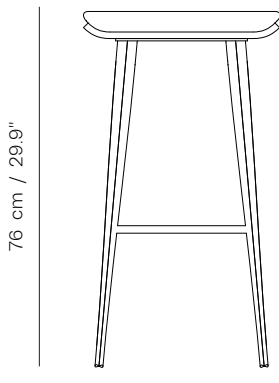

LUCE BAR STOOL

parla*

Item Number U060016
Designed by Betül İnci

PRODUCT SPECIFICATION

Frame
Plywood seat and powder coated metal legs

Seat&Back
Upholstered seat

Finish
Available in multiple RAL colours.

PRODUCT DIMENSIONS

W:42 D:35 H:76

TECHNICAL DRAWING

42 cm / 16.5"

35 cm / 13.7"

PACKAGING

Packaging Type
Wooden case box

Packaging Measurement
L:52 X W:52 X H:110 CM

Weight Packaging
Gross/Net
11 kg/9 kg