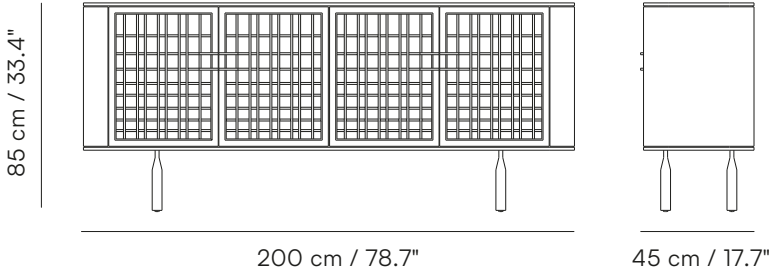

RAIN CONSOLE

parla*

Item Number CU1100004

Designed by Buket Hoşcan Bazman

PRODUCT SPECIFICATION

Body

Oak veneer cabinet with glass doors and metal handle & legs.

Finish

Available in multiple stain colours, legs available in coloured steel colours.

PRODUCT DIMENSIONS

W:200 D:45 H:85

TECHNICAL DRAWING

PACKAGING

Packaging Type
Wooden case box

Packaging Measurement
-

Weight Packaging
Gross/Net
-