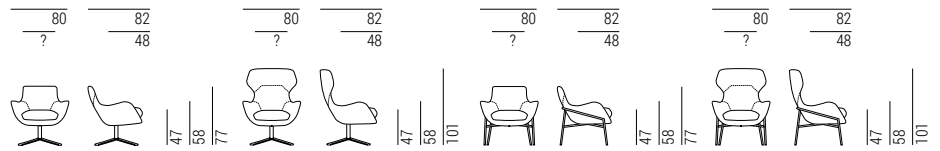

Brera

DESIGN
PAOLO SALVADÈ
2021

352

LIFESTYLE COLLECTION 2021 _ MARELLI

Poltrone Armchairs