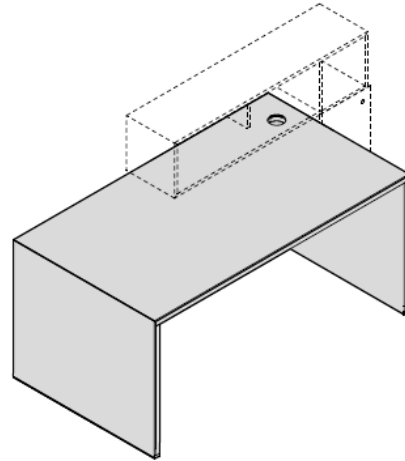

Bridge

Design by Estel R&D

Bridge is a modular reception system composed of two elements placed side by side: desk top and containment / privacy elements. A highly customizable product thanks to the many finishes available, including back-lacquered etched glass and lacquering with a metallic effect.

TECHNICAL FEATURES

Tops

Desk in Sablé lacquered or back-lacquered etched glass.

Bridge

Bridge in Sablé lacquer or steel lacquered.

ELECTRIFICATION

Cable outlet and
undercounter tray

DIMENSIONS

Desk for reception

H74 (29"1/8) x W90 (35 (31"1/2) 3/8) x D80 (31"1/2)

H74 (29"1/8) x W140 (55"1/8) x D80 (31"1/2)

H74 (29"1/8) x W160 (63") x D80 (31"1/2)

Bridge for reception

H105 (41"3/8) x W82 (32"1/4) x D30 (11"3/4)

H105 (41"3/8) x W132 (52") x D30 (11"3/4)

ACCESSORIES

Monitor holder stand

Monitor stand

Monitor support arm

Top access and cable tray

COMPOSITIONS

Reception Bridge W202 (79"1/2), with desk W160 (63") and Bridge W132 (52")