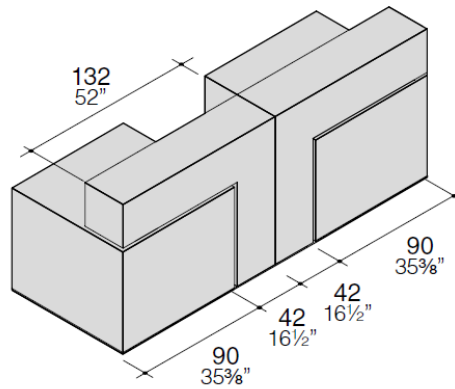

Desk for reception

H74 (29"1/8) x W90 (35 (31"1/2) 3/8) x D80 (31"1/2)

H74 (29"1/8) x W140 (55"1/8) x D80 (31"1/2)

H74 (29"1/8) x W160 (63") x D80 (31"1/2)

Bridge for reception

H105 (41"3/8) x W82 (32"1/4) x D30 (11"3/4)

H105 (41"3/8) x W132 (52") x D30 (11"3/4)

ACCESSORIES

Monitor holder stand

Monitor stand

Monitor support arm

Top access and cable tray

COMPOSITIONS

Reception Bridge W202 (79"1/2), with desk W160 (63") and Bridge W132 (52")

Double composition W264 (103"7/8), with two desks W90 (35"3/8) and two Bridge W132 (52")

Double composition W264 (103"7/8), with two desks W90 (35"3/8) and two Bridge W82 (32"1/4)

Double composition W404 (159"), with two desks W160 (63") and two Bridge W132 (52")