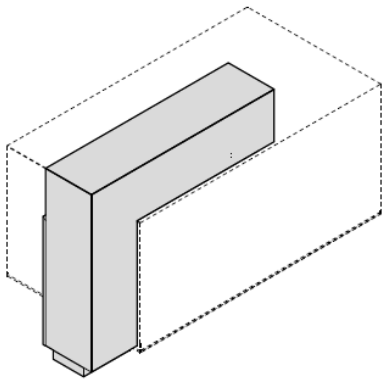

Bridge

Design by Estel R&D

Bridge is a modular reception system composed of two elements placed side by side: desk top and containment / privacy elements. A highly customizable product thanks to the many finishes available, including back-lacquered etched glass and lacquering with a metallic effect.

TECHNICAL FEATURES

Tops

Desk in Sablé lacquered or back-lacquered etched glass.

Bridge

Bridge in Sablé lacquer or steel lacquered.

ELECTRIFICATION

Cable outlet and
undercounter tray

DIMENSIONS

Desk for reception

H74 (29"1/8) x W90 (35 (31"1/2) 3/8) x D80 (31"1/2)

H74 (29"1/8) x W140 (55"1/8) x D80 (31"1/2)

H74 (29"1/8) x W160 (63") x D80 (31"1/2)

Bridge for reception

H105 (41"3/8) x W82 (32"1/4) x D30 (11"3/4)

H105 (41"3/8) x W132 (52") x D30 (11"3/4)

ACCESSORIES

Monitor holder stand

Monitor stand

Monitor support arm

Top access and cable tray

COMPOSITIONS

Reception Bridge W202 (79"1/2), with desk W160 (63") and Bridge W132 (52")