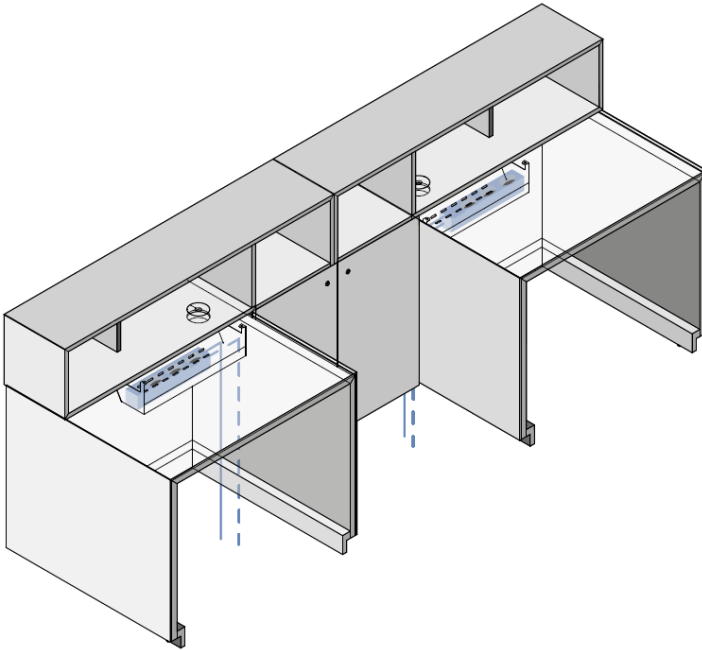

Bridge

Design by Estel R&D

Bridge is a modular reception system composed of two elements placed side by side: desk top and containment / privacy elements. A highly customizable product thanks to the many finishes available, including back-lacquered etched glass and lacquering with a metallic effect.

TECHNICAL FEATURES

Tops

Desk in Sablé lacquered or back-lacquered etched glass.

Bridge

Bridge in Sablé lacquer or steel lacquered.

ELECTRIFICATION

Cable outlet and
undercounter tray

DIMENSIONS

Desk for reception

H74 (29"1/8) x W90 (35 (31"1/2) 3/8) x D80 (31"1/2)

H74 (29"1/8) x W140 (55"1/8) x D80 (31"1/2)

H74 (29"1/8) x W160 (63") x D80 (31"1/2)

Bridge for reception

H105 (41"3/8) x W82 (32"1/4) x D30 (11"3/4)

H105 (41"3/8) x W132 (52") x D30 (11"3/4)

ACCESSORIES

Monitor holder stand

Monitor stand

Monitor support arm

Top access and cable tray

COMPOSITIONS

Reception Bridge W202 (79"1/2), with desk W160 (63") and Bridge W132 (52")