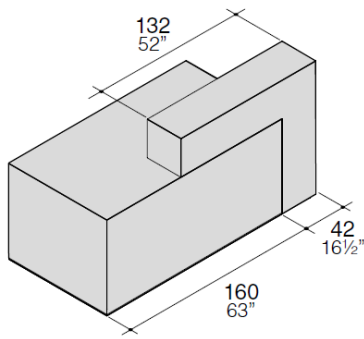

Desk for reception

H74 (29"1/8) x W90 (35 (31"1/2) 3/8) x D80 (31"1/2)

H74 (29"1/8) x W140 (55"1/8) x D80 (31"1/2)

H74 (29"1/8) x W160 (63") x D80 (31"1/2)

Bridge for reception

H105 (41"3/8) x W82 (32"1/4) x D30 (11"3/4)

H105 (41"3/8) x W132 (52") x D30 (11"3/4)

ACCESSORIES

Monitor holder stand

Monitor stand

Monitor support arm

Top access and cable tray

COMPOSITIONS

Reception Bridge W202 (79"1/2), with desk W160 (63") and Bridge W132 (52")

Double composition W264 (103"7/8), with two desks W90 (35"3/8) and two Bridge W132 (52")

Double composition W264 (103"7/8), with two desks W90 (35"3/8) and two Bridge W82 (32"1/4)

Double composition W404 (159"), with two desks W160 (63") and two Bridge W132 (52")