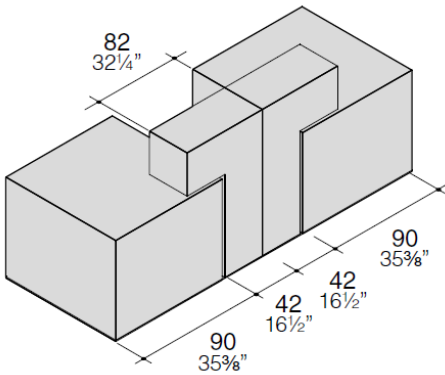

Desk for reception

H74 (29"1/8) x W90 (35 (31"1/2) 3/8) x D80 (31"1/2)

H74 (29"1/8) x W140 (55"1/8) x D80 (31"1/2)

H74 (29"1/8) x W160 (63") x D80 (31"1/2)

Bridge for reception

H105 (41"3/8) x W82 (32"1/4) x D30 (11"3/4)

H105 (41"3/8) x W132 (52") x D30 (11"3/4)

ACCESSORIES

Monitor holder stand

Monitor stand

Monitor support arm

Top access and cable tray

COMPOSITIONS

Reception Bridge W202 (79"1/2), with desk W160 (63") and Bridge W132 (52")

Double composition W264 (103"7/8), with two desks W90 (35"3/8) and two Bridge W132 (52")

Double composition W264 (103"7/8), with two desks W90 (35"3/8) and two Bridge W82 (32"1/4)

Double composition W404 (159"), with two desks W160 (63") and two Bridge W132 (52")