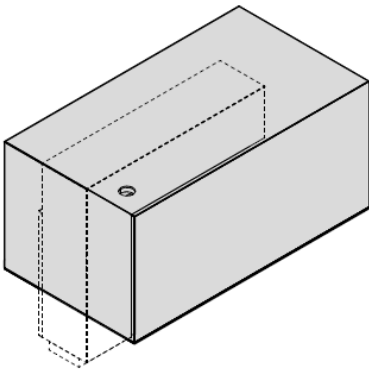

Bridge

Design by Estel R&D

Bridge is a modular reception system composed of two elements placed side by side: desk top and containment / privacy elements. A highly customizable product thanks to the many finishes available, including back-lacquered etched glass and lacquering with a metallic effect.

TECHNICAL FEATURES

Tops

Desk in Sablé lacquered or back-lacquered etched glass.

Bridge

Bridge in Sablé lacquer or steel lacquered.

ELECTRIFICATION

Cable outlet and
undercounter tray

DIMENSIONS

Desk for reception

H74 (29"1/8) x W90 (35 (31"1/2) 3/8) x D80 (31"1/2)

H74 (29"1/8) x W140 (55"1/8) x D80 (31"1/2)

H74 (29"1/8) x W160 (63") x D80 (31"1/2)

Bridge for reception

H105 (41"3/8) x W82 (32"1/4) x D30 (11"3/4)

H105 (41"3/8) x W132 (52") x D30 (11"3/4)

ACCESSORIES

Monitor holder stand

Monitor stand

Monitor support arm

Top access and cable tray

COMPOSITIONS

Reception Bridge W202 (79"1/2), with desk W160 (63") and Bridge W132 (52")