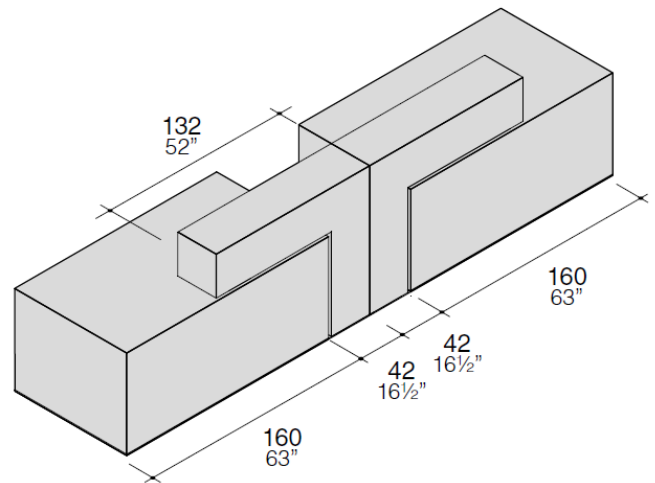

Bridge

Design by Estel R&D

Bridge is a modular reception system composed of two elements placed side by side: desk top and containment / privacy elements. A highly customizable product thanks to the many finishes available, including back-lacquered etched glass and lacquering with a metallic effect.

Desk for reception

H74 (29"1/8) x W90 (35 (31"1/2) 3/8) x D80 (31"1/2)

H74 (29"1/8) x W140 (55"1/8) x D80 (31"1/2)

H74 (29"1/8) x W160 (63") x D80 (31"1/2)

Bridge for reception

H105 (41"3/8) x W82 (32"1/4) x D30 (11"3/4)

H105 (41"3/8) x W132 (52") x D30 (11"3/4)

ACCESSORIES

Monitor holder stand

Monitor stand

Monitor support arm

Top access and cable tray

COMPOSITIONS

Reception Bridge W202 (79"1/2), with desk W160 (63") and Bridge W132 (52")

Double composition W264 (103"7/8), with two desks W90 (35"3/8) and two Bridge W132 (52")

Double composition W264 (103"7/8), with two desks W90 (35"3/8) and two Bridge W82 (32"1/4)

Double composition W404 (159"), with two desks W160 (63") and two Bridge W132 (52")