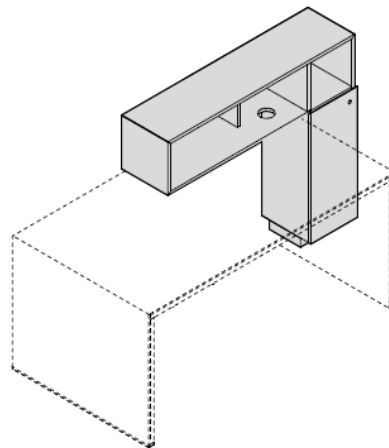

Bridge

Design by Estel R&D

Bridge is a modular reception system composed of two elements placed side by side: desk top and containment / privacy elements. A highly customizable product thanks to the many finishes available, including back-lacquered etched glass and lacquering with a metallic effect.

TECHNICAL FEATURES

Tops

Desk in Sablé lacquered or back-lacquered etched glass.

Bridge

Bridge in Sablé lacquer or steel lacquered.

ELECTRIFICATION

Cable outlet and
undercounter tray

DIMENSIONS

Desk for reception

H74 (29"1/8) x W90 (35 (31"1/2) 3/8) x D80 (31"1/2)

H74 (29"1/8) x W140 (55"1/8) x D80 (31"1/2)

H74 (29"1/8) x W160 (63") x D80 (31"1/2)

Bridge for reception

H105 (41"3/8) x W82 (32"1/4) x D30 (11"3/4)

H105 (41"3/8) x W132 (52") x D30 (11"3/4)

ACCESSORIES

Monitor holder stand

Monitor stand

Monitor support arm

Top access and cable tray

COMPOSITIONS

Reception Bridge W202 (79"1/2), with desk W160 (63") and Bridge W132 (52")