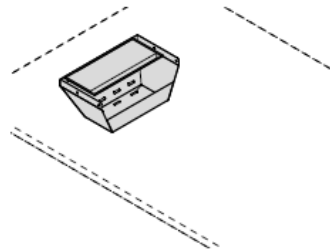

Bridge

Design by Estel R&D

Bridge is a modular reception system composed of two elements placed side by side: desk top and containment / privacy elements. A highly customizable product thanks to the many finishes available, including back-lacquered etched glass and lacquering with a metallic effect.

Desk for reception

H74 (29"1/8) x W90 (35 (31"1/2) 3/8) x D80 (31"1/2)

H74 (29"1/8) x W140 (55"1/8) x D80 (31"1/2)

H74 (29"1/8) x W160 (63") x D80 (31"1/2)

Bridge for reception

H105 (41"3/8) x W82 (32"1/4) x D30 (11"3/4)

H105 (41"3/8) x W132 (52") x D30 (11"3/4)

ACCESSORIES

Monitor holder stand

Monitor stand

Monitor support arm

Top access and cable tray

COMPOSITIONS

Reception Bridge W202 (79"1/2), with desk W160 (63") and Bridge W132 (52")