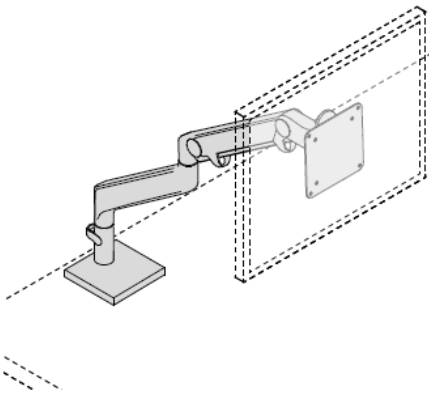

Bridge

Design by Estel R&D

Bridge is a modular reception system composed of two elements placed side by side: desk top and containment / privacy elements. A highly customizable product thanks to the many finishes available, including back-lacquered etched glass and lacquering with a metallic effect.

TECHNICAL FEATURES

Tops

Desk in Sablé lacquered or back-lacquered etched glass.

Bridge

Bridge in Sablé lacquer or steel lacquered.

ELECTRIFICATION

Cable outlet and
undercounter tray

DIMENSIONS

Desk for reception

H74 (29"1/8) x W90 (35 (31"1/2) 3/8) x D80 (31"1/2)

H74 (29"1/8) x W140 (55"1/8) x D80 (31"1/2)

H74 (29"1/8) x W160 (63") x D80 (31"1/2)

Bridge for reception

H105 (41"3/8) x W82 (32"1/4) x D30 (11"3/4)

H105 (41"3/8) x W132 (52") x D30 (11"3/4)

ACCESSORIES

Monitor holder stand

Monitor stand

Monitor support arm

Top access and cable tray

COMPOSITIONS

Reception Bridge W202 (79"1/2), with desk W160 (63") and Bridge W132 (52")