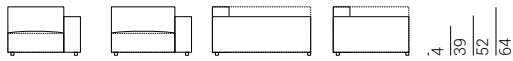

Gary Foam

DESIGN
STUDIO MARELLI
2021

379

LIFESTYLE COLLECTION 2021 _ MARELLI

Accessori Accessories

Cuscino in piuma con profilo
Feather cushions with piping

9GY101
L40 P40

Cuscino in piuma con profilo
Feather cushions with piping