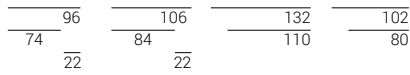

Gary Foam

DESIGN
STUDIO MARELLI
2021

379

LIFESTYLE COLLECTION 2021 _ MARELLI

Accessori Accessories

Cuscino in piuma con profilo
Feather cushions with piping

9GY101
L40 P40

Cuscino in piuma con profilo
Feather cushions with piping