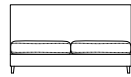

# Henry

DESIGN STUDIO MARELLI  
2018

Divani  
Sofas

Elementi componibili  
Modular elements

Dormeuse  
Longchair

Pouf e accessori  
Pouf and accessories

**9HE101**  
L100 P90 H90

**9HE301**  
L90 P90 H90

**9HE110**  
L160 P90 H90

**9HE113**  
L130 P130 H90

**9HE102**  
L80 P80 H43

Cuscino in piuma senza fascia con cucitura bordo "a pizzicata"  
Feather back cushion without band with special "pizzicata" stitching