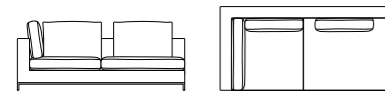

Loft 100/110

DESIGN
STUDIO MARELLI
2013

Loft 100/110

DESIGN
STUDIO MARELLI
2013

Dormeuse Longchair

9LT105
L220 P110 H90