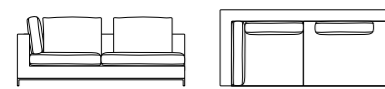

9LT106
L220 P100 H90