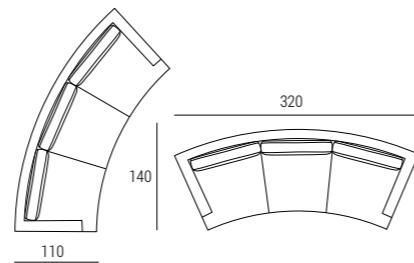

9LT220
L320 P140 H90
Divano curvo
Curved sofa