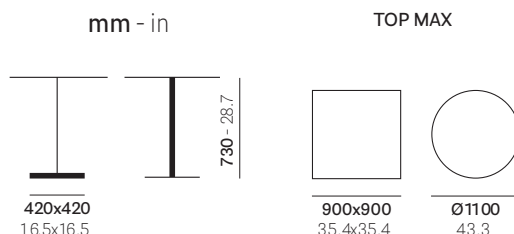

Florence 4960_VER

PEDRALI
THE ITALIAN ESSENCE

DESIGN
Pedrali R&D

100% MADE IN ITALY

kg 18
lb 39,7

mc 0,037
ft³ 1,3

Q.ty/pallet

Florence table base, four cast-iron legs structure, epoxy polyester powder coated finish