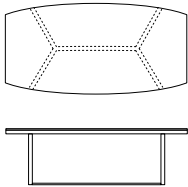

Xela

Design **Morena Colombo** 2018

Tavoli Tables

7XL101
Tavolo con base in metallo e top in marmo
Table with metal base and marble top
L240 P120 H74

Top: marmo, spessore 20 mm
Base: metallo spessore 5 mm
Top: marble, 6 mm thick
Base: metal, 5 mm thick