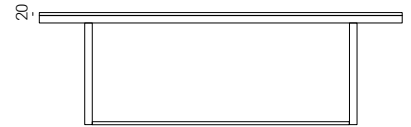

Xela

Design **Morena Colombo** 2018

Tavoli Tables

7XL101
Tavolo con base in metallo e top in marmo
Table with metal base and marble top
L240 P120 H74

Top: marmo, spessore 20 mm
Base: metallo spessore 5 mm
Top: marble, 6 mm thick
Base: metal, 5 mm thick