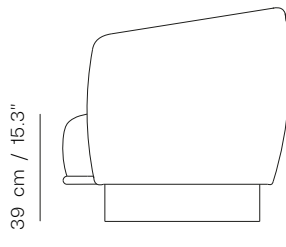

HUG ARMCHAIR

parla*

Item Number U0200131
Designed by Betül İnci

PRODUCT SPECIFICATION

Frame
Plywood and solid beech structure, oak wood base

Seat & Back
Upholstered seat and back

Finish
Available in multiple stain colours

PRODUCT DIMENSIONS

W:95 D:90 H:76 SH:39

TECHNICAL DRAWING

95 cm / 37.4\"/>

90 cm / 35.4\"/>

PACKAGING

Packaging Type
Wooden case box

Packaging Measurement
L:90 X W:90 X H:87 CM