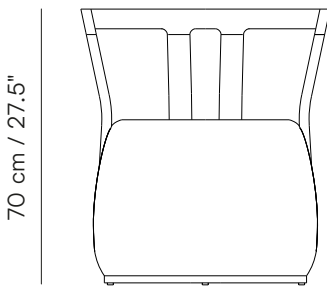

MOOSE ARMCHAIR

parla*

Item Number U0200121
Designed by Deniz Albayrak

PRODUCT SPECIFICATION

Frame
Solid ash back structure, ash veneer base

Seat & Back
Upholstered seat

Finish
Available in multiple stain colours.

PRODUCT DIMENSIONS

W:63 D:60 H:70 SH:40

TECHNICAL DRAWING

63 cm / 24.8

60 cm / 23.6"

PACKAGING

Packaging Type
Wooden case box

Packaging Measurement
L:65 X W:60 X H:85 CM