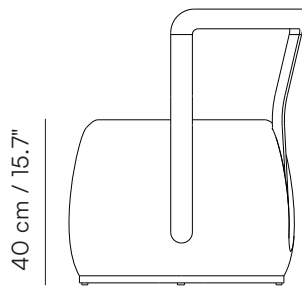

MOOSE ARMCHAIR

parla*

Item Number U0200121
Designed by Deniz Albayrak

PRODUCT SPECIFICATION

Frame
Solid ash back structure, ash veneer base

Seat & Back
Upholstered seat

Finish
Available in multiple stain colours.

PRODUCT DIMENSIONS

W:63 D:60 H:70 SH:40

TECHNICAL DRAWING

63 cm / 24.8

60 cm / 23.6"

PACKAGING

Packaging Type
Wooden case box

Packaging Measurement
L:65 X W:60 X H:85 CM